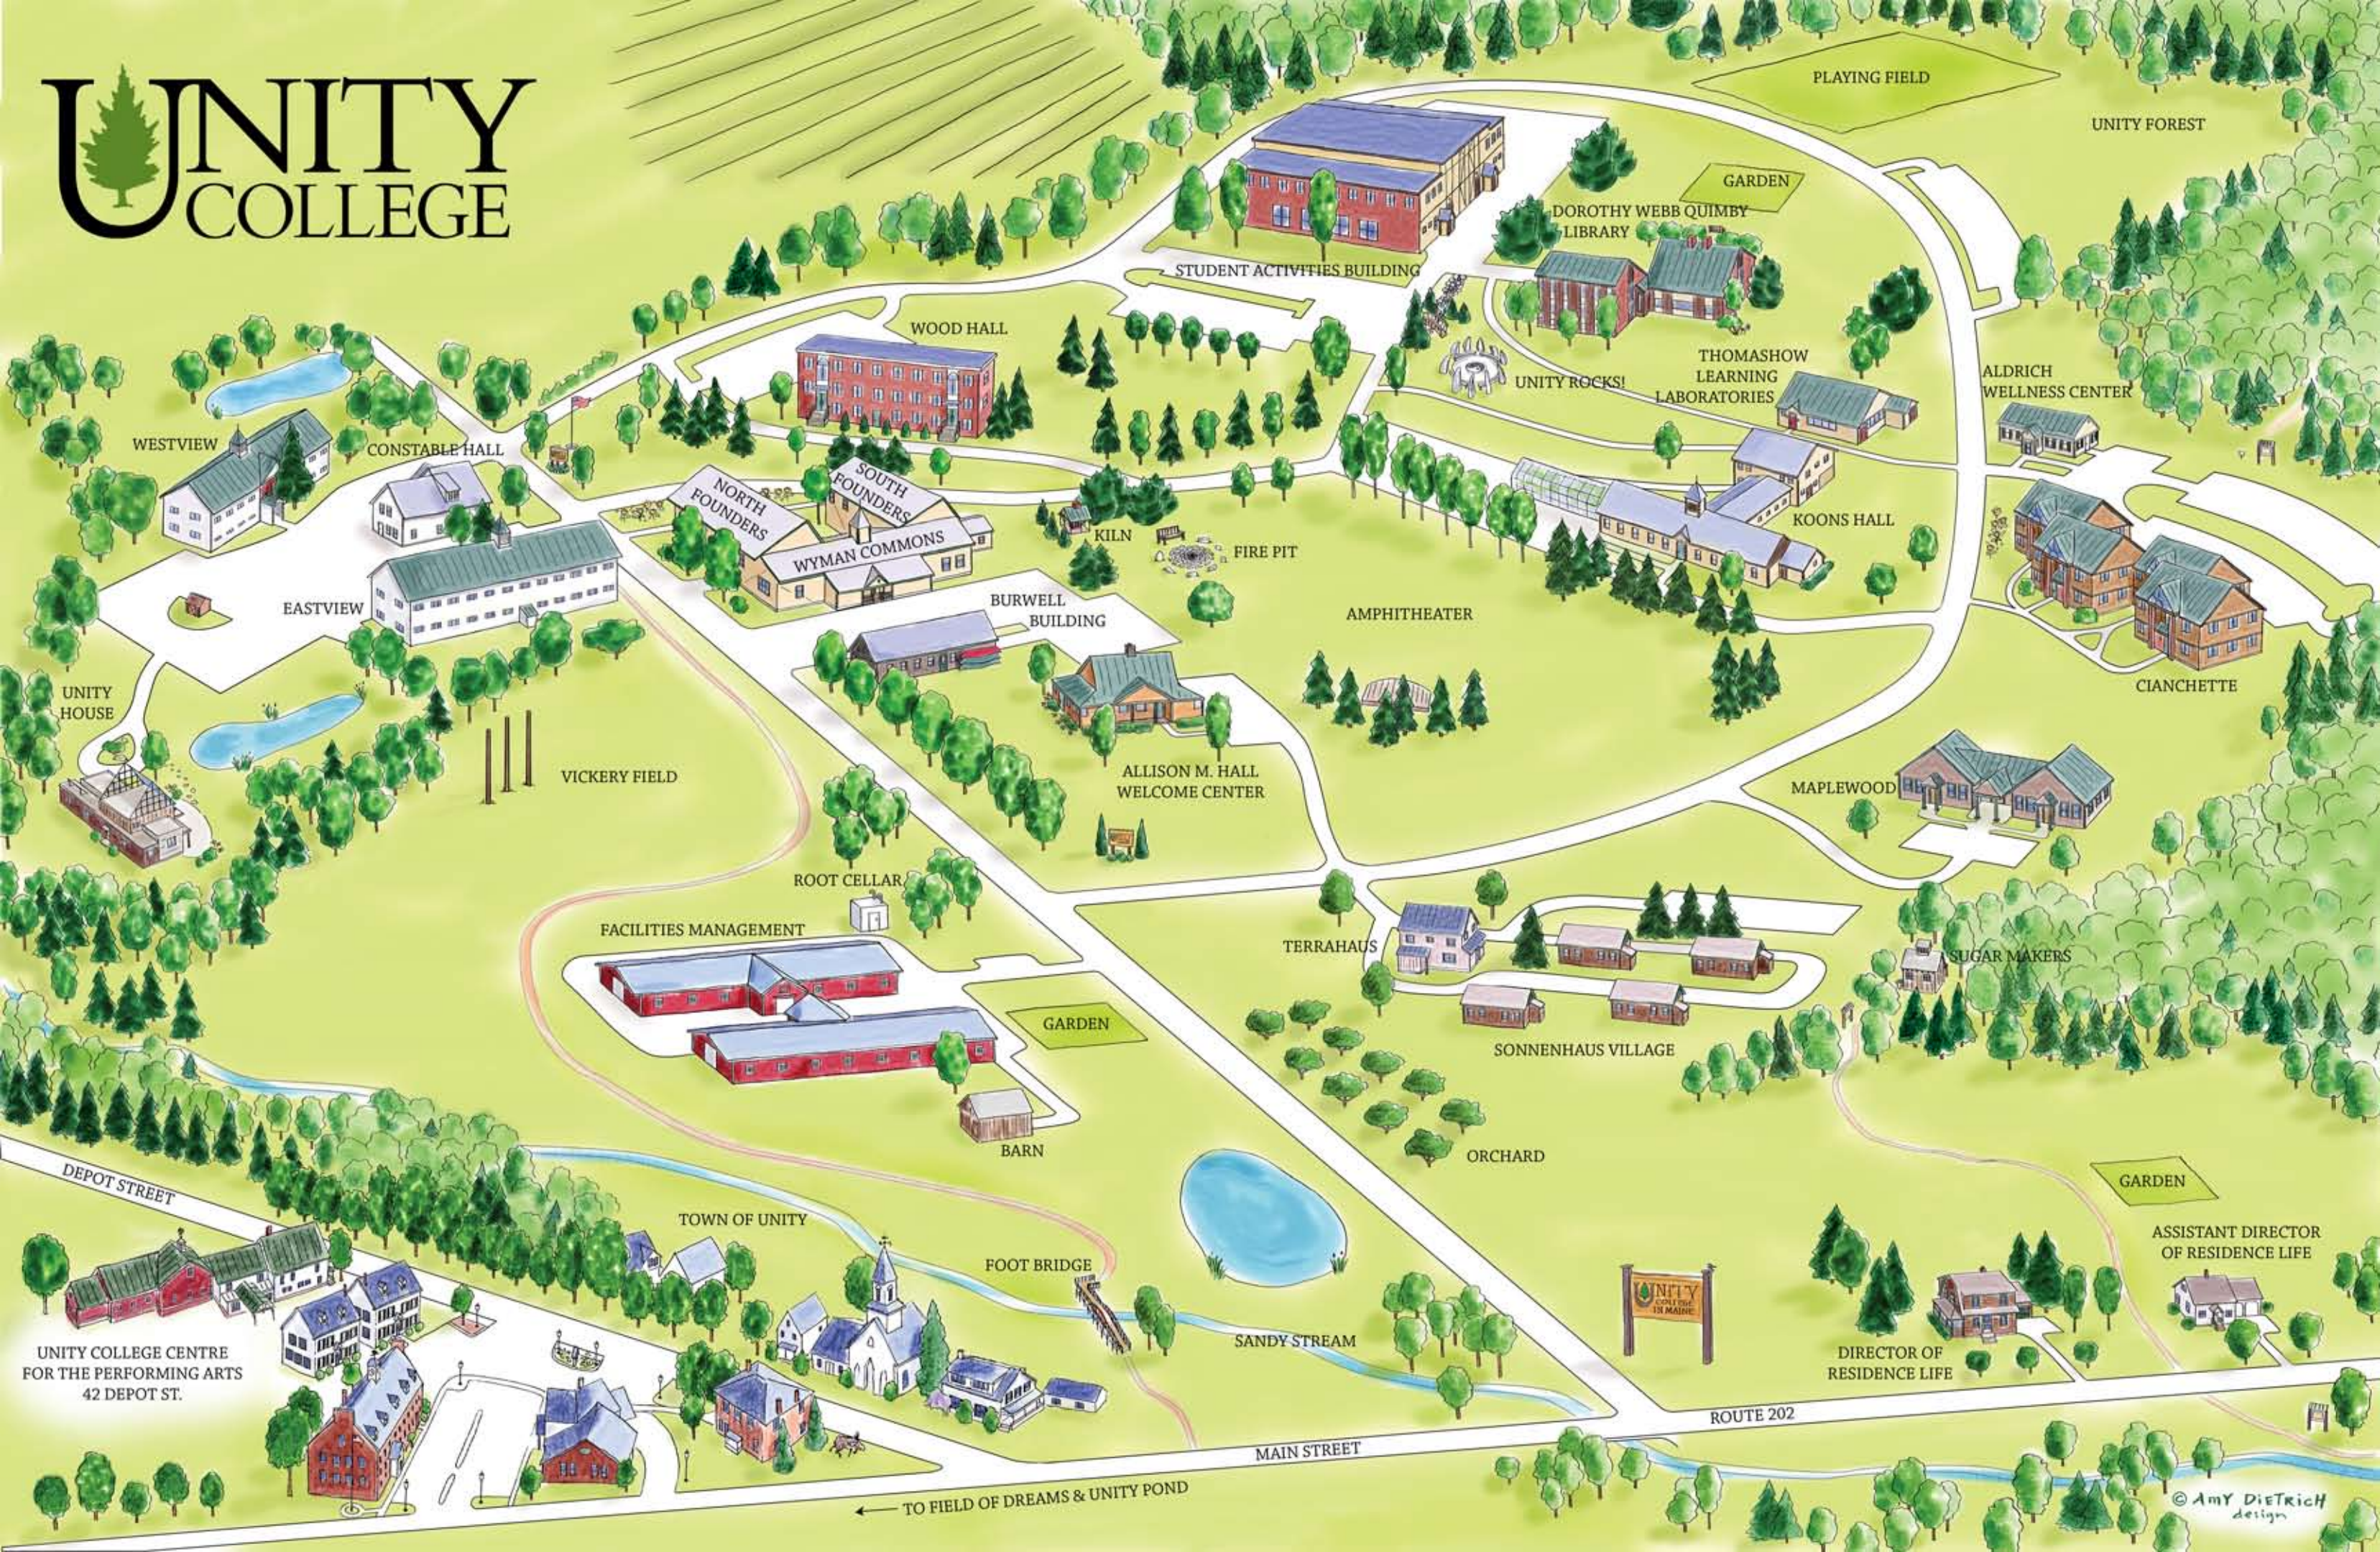

UNITY COLLEGE

PLAYING FIELD

UNITY FOREST

GARDEN

DOROTHY WEBB QUIMBY LIBRARY

STUDENT ACTIVITIES BUILDING

WOOD HALL

UNITY ROCKS!

THOMASHOW LEARNING LABORATORIES

ALDRICH WELLNESS CENTER

WESTVIEW

CONSTABLE HALL

NORTH FOUNDERS

SOUTH FOUNDERS

WYMAN COMMONS

KILN

FIRE PIT

KOONS HALL

EASTVIEW

BURWELL BUILDING

AMPHITHEATER

UNITY HOUSE

VICKERY FIELD

ALLISON M. HALL WELCOME CENTER

BARN

ORCHARD

GARDEN

DEPOT STREET

TOWN OF UNITY

FOOT BRIDGE

SANDY STREAM

ASSISTANT DIRECTOR OF RESIDENCE LIFE