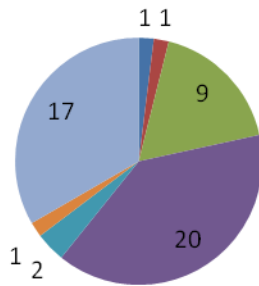

SP-10 to FA-10 Attrition

- Military deployment or enlistment
- Internship Only or finishing elsewhere
- Personal Medical Issues
- Academic Suspensions & Dismissals
- Studying away
- Transferring
- Other