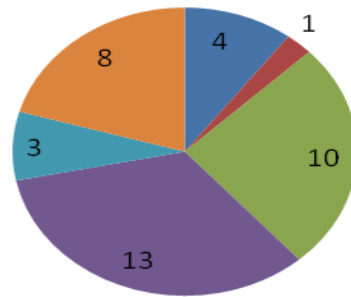

FA-10 to SP-11 Attrition

- Military deployment or enlistment
- Internship Only or finishing elsewhere
- Transferring
- Personal/Medical Issues
- Financial
- Academic Suspensions & Dismissals