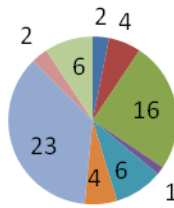

FA-08 to SP-09 Attrition

n=54

- Withdrew during semester
- Academic Suspensions & Dismissals
- Studying away
- Internship Only
- Financial
- Transferring
- Other
- Unknown

SP-09 to FA-09 Attrition

n=64

- Withdrew during semester
- Military deployment or enlistment
- Academic Suspensions & Dismissals
- Studying away
- Internship Only
- Financial
- Transferring
- Other
- Unknown

FA-09 to SP-10 Attrition

n= 42

- Withdrew during semester
- Academic Suspensions & Dismissals
- Internship Only
- Transferring
- Family Medical Issues
- Military deployment or enlistment
- Studying away
- Financial
- Personal Medical Issues
- Other