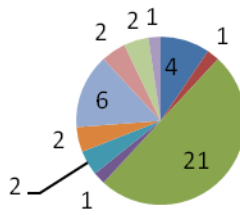

FA-08 to SP-09 Attrition

n=54

- Withdrew during semester
- Academic Suspensions & Dismissals
- Studying away
- Internship Only
- Financial
- Transferring
- Other
- Unknown

SP-09 to FA-09 Attrition

n=64

- Withdrew during semester
- Military deployment or enlistment
- Academic Suspensions & Dismissals
- Studying away
- Internship Only
- Financial
- Transferring
- Other
- Unknown

FA-09 to SP-10 Attrition

n= 42

- Withdrew during semester
- Academic Suspensions & Dismissals
- Internship Only
- Transferring
- Family Medical Issues
- Military deployment or enlistment
- Studying away
- Financial
- Personal Medical Issues
- Other