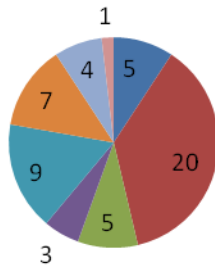

FA-08 to SP-09 Attrition

n=54

- Withdrew during semester
- Academic Suspensions & Dismissals
- Studying away
- Internship Only
- Financial
- Transferring
- Other
- Unknown

SP-09 to FA-09 Attrition

n=64

- Withdrew during semester
- Military deployment or enlistment
- Academic Suspensions & Dismissals
- Studying away
- Internship Only
- Financial
- Transferring
- Other
- Unknown

FA-09 to SP-10 Attrition

n= 42

- Withdrew during semester
- Academic Suspensions & Dismissals
- Internship Only
- Transferring
- Family Medical Issues
- Military deployment or enlistment
- Studying away
- Financial
- Personal Medical Issues
- Other