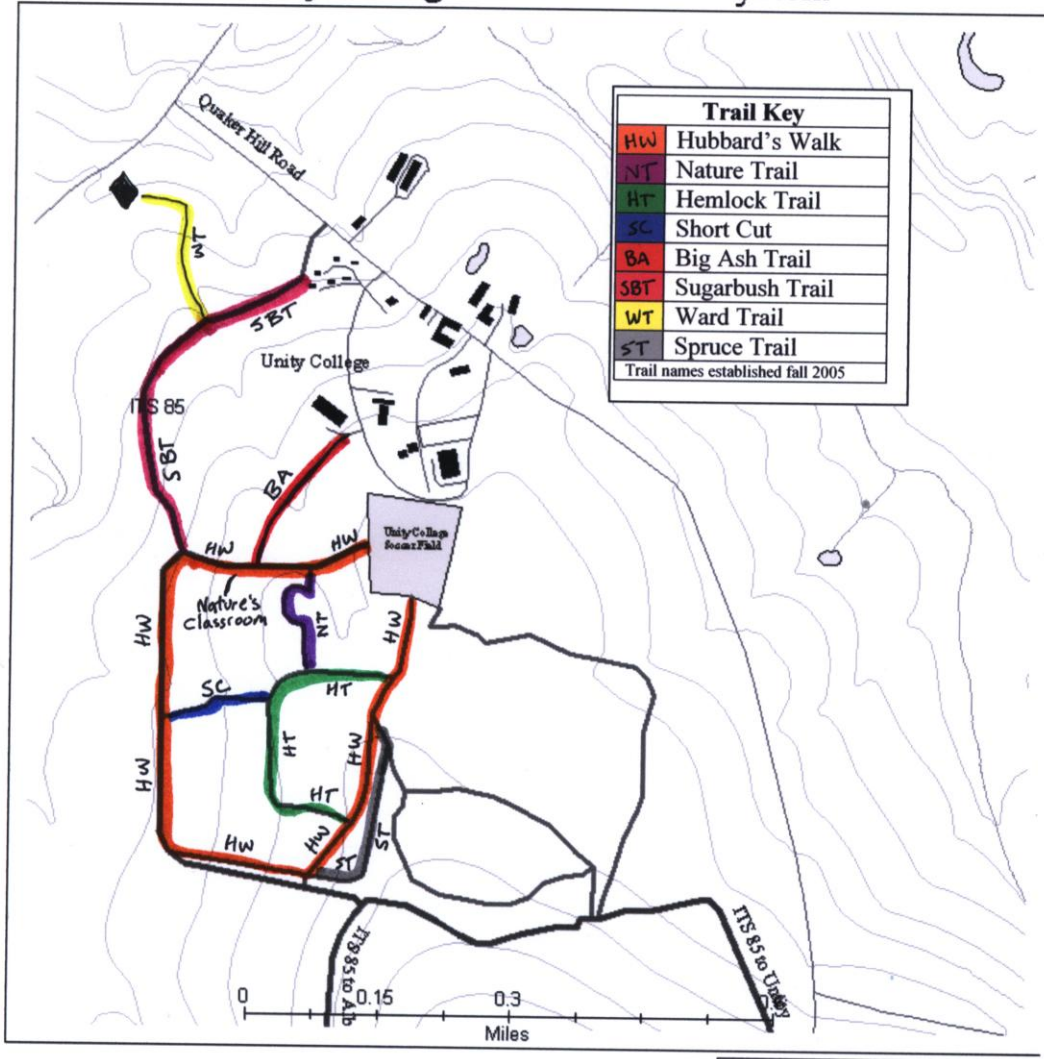

Unity College Woodlot Trail System

Data Source: Maine Office of GIS
 Created by: Seth Dunn
 Instructor: Dr. Sari Hou
 Lab: CS3133 GIS Lab
 Date: 12/18/02

*Note- This trail map is only meant for reference purposes.
 Distances may be inaccurate.

Legend

- ITS 85
- Unity_College_Trail
- Unity_College_Buildings
- Unity_College_Loop_Road
- Soccer_Field
- Ponds
- Roads
- Streams
- UnityContourMerge